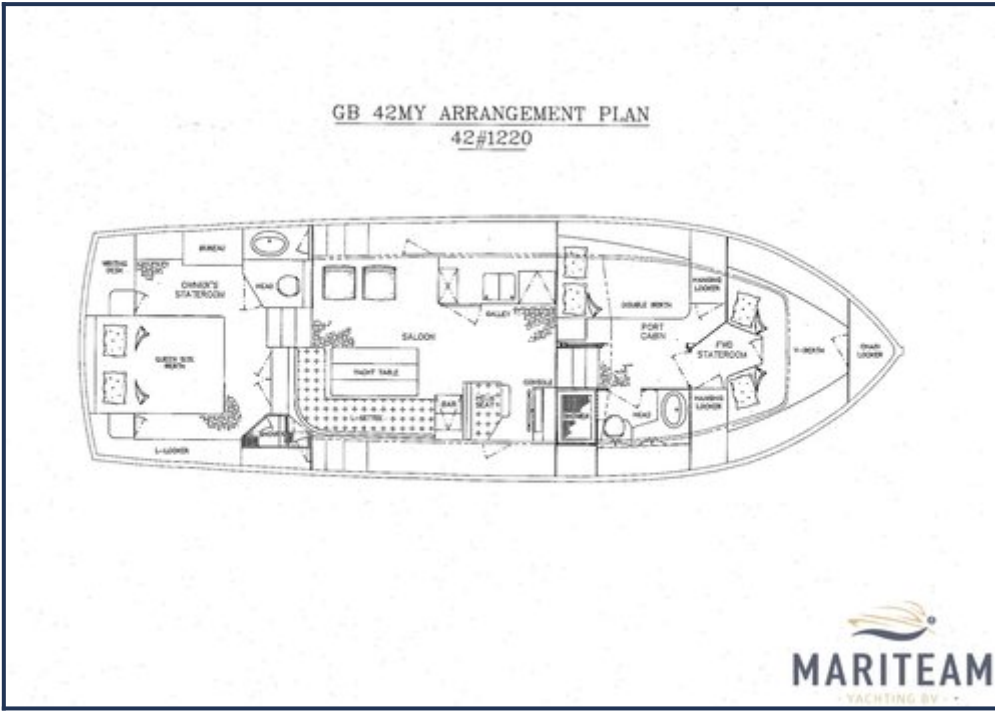

Safety system

Electrical bilge pump:	3x Rule
Manual bilge pump:	1x
Fire extinguisher engine room:	Ocean safety fire
Horn:	1x

Navigation system

Compass:	Ritchie
Radar :	Furuno 172C
Autopilot:	Garmin ghi 20
Log:	Garmin gmi 10
Depth meter:	Garmin gmi 10
VHF:	Garmin VHF 200i

Equipment

Tender:	Zodiac
Tender crane:	Davids
Anchor:	1x
Windlass:	1x
Deckwash:	1x

These particulars are given in good faith as supplied but cannot be guaranteed and cannot be used for contracts.